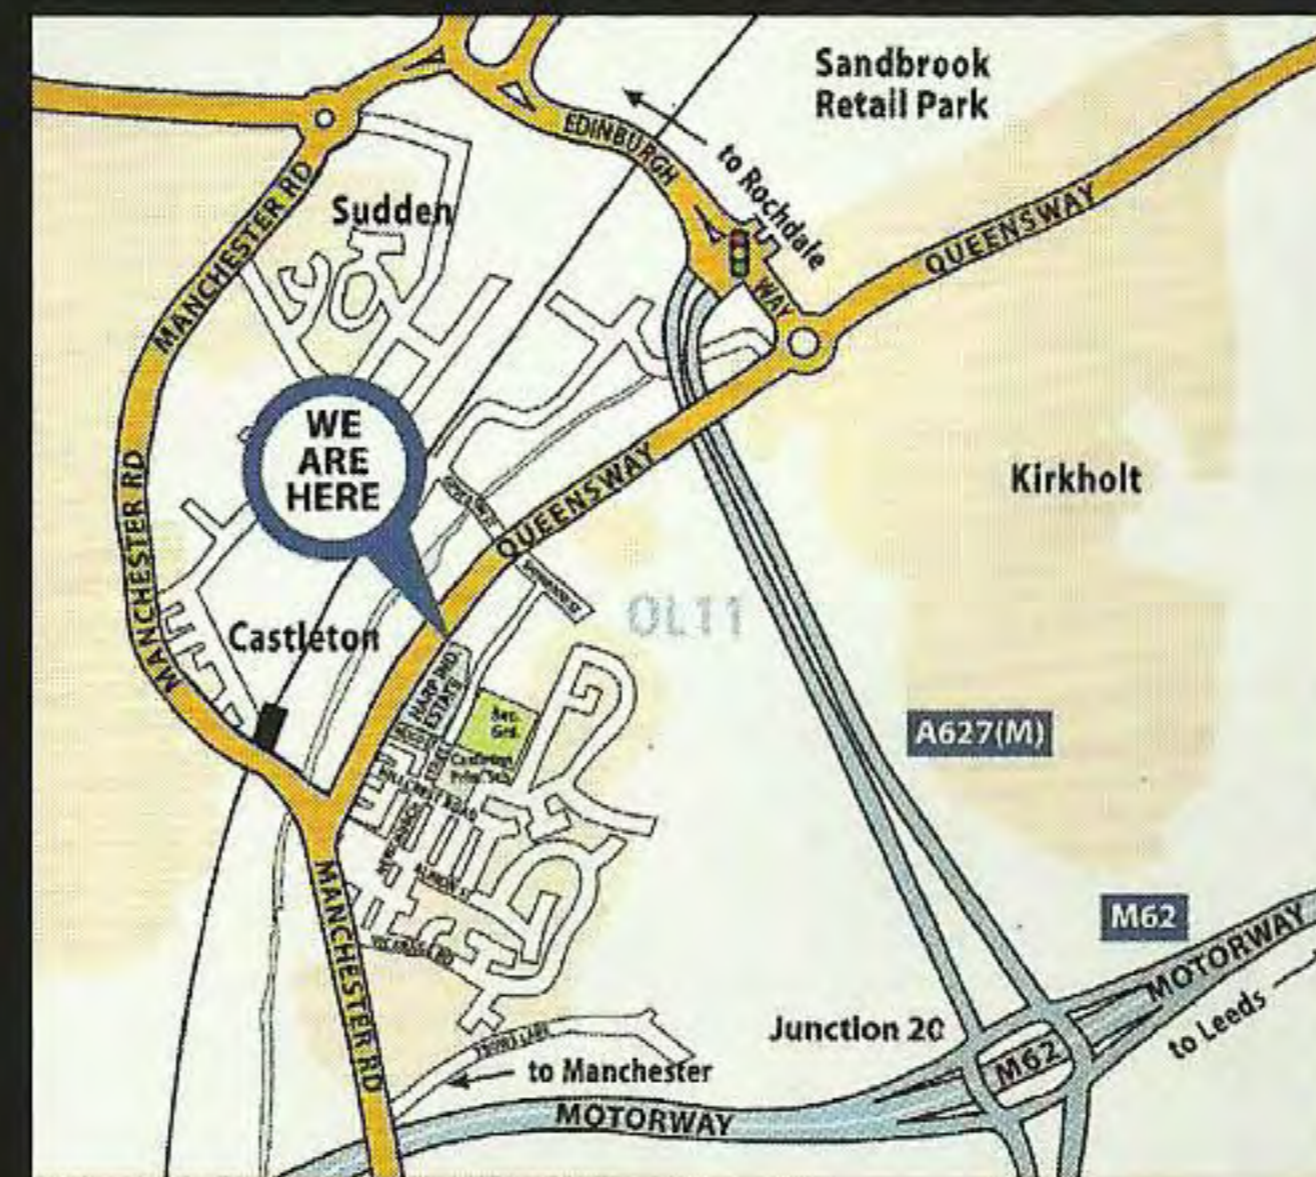

We operate a 24 hour Callout Service outside of these hours

Swift Security Products Ltd  
 01706 647355  
[www.swiftgaragedoors.co.uk](http://www.swiftgaragedoors.co.uk)

Unit 2 -4 Harp Industrial Estate  
 Queensway  
 Rochdale  
 Lancashire  
 OL11 2QQ